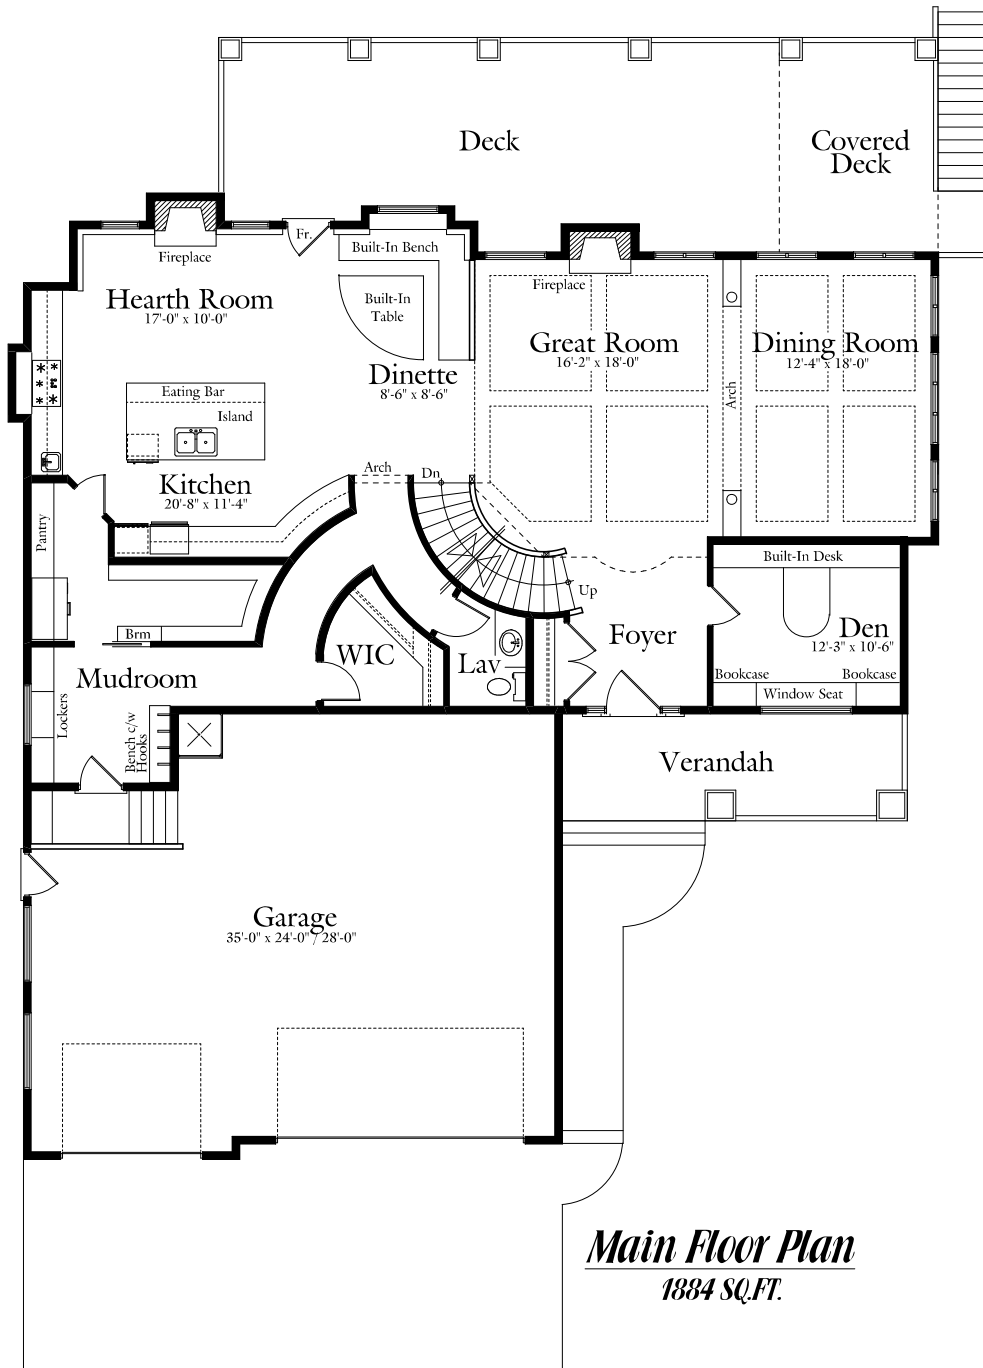

The Eagle

Main Floor Plan
1884 SQ.FT.