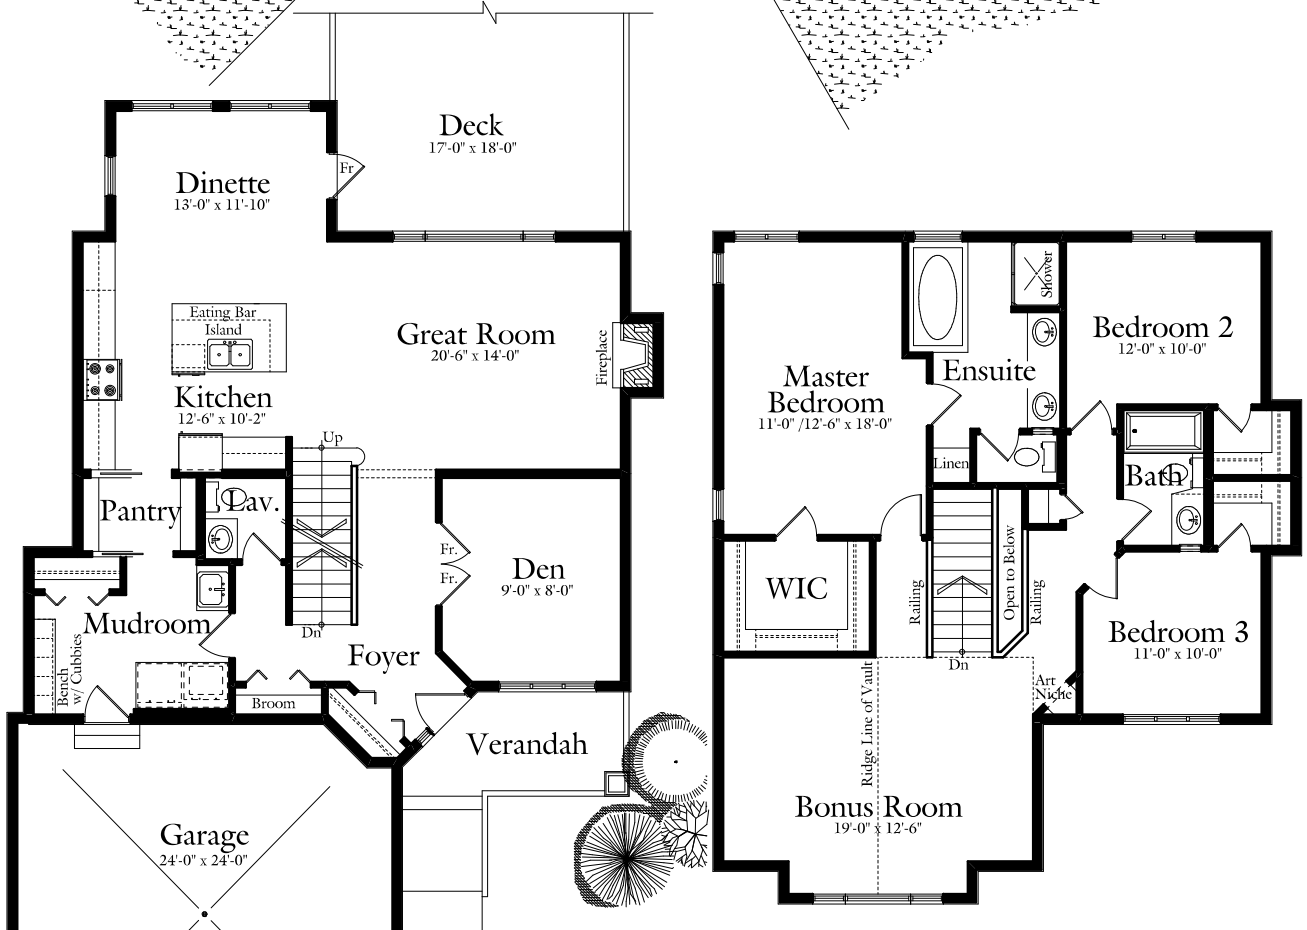

The Horton

Main Floor Plan
1165 SQ.FT.

Second Floor Plan
1187 SQ.FT.

Total: 2352 SQ.FT.