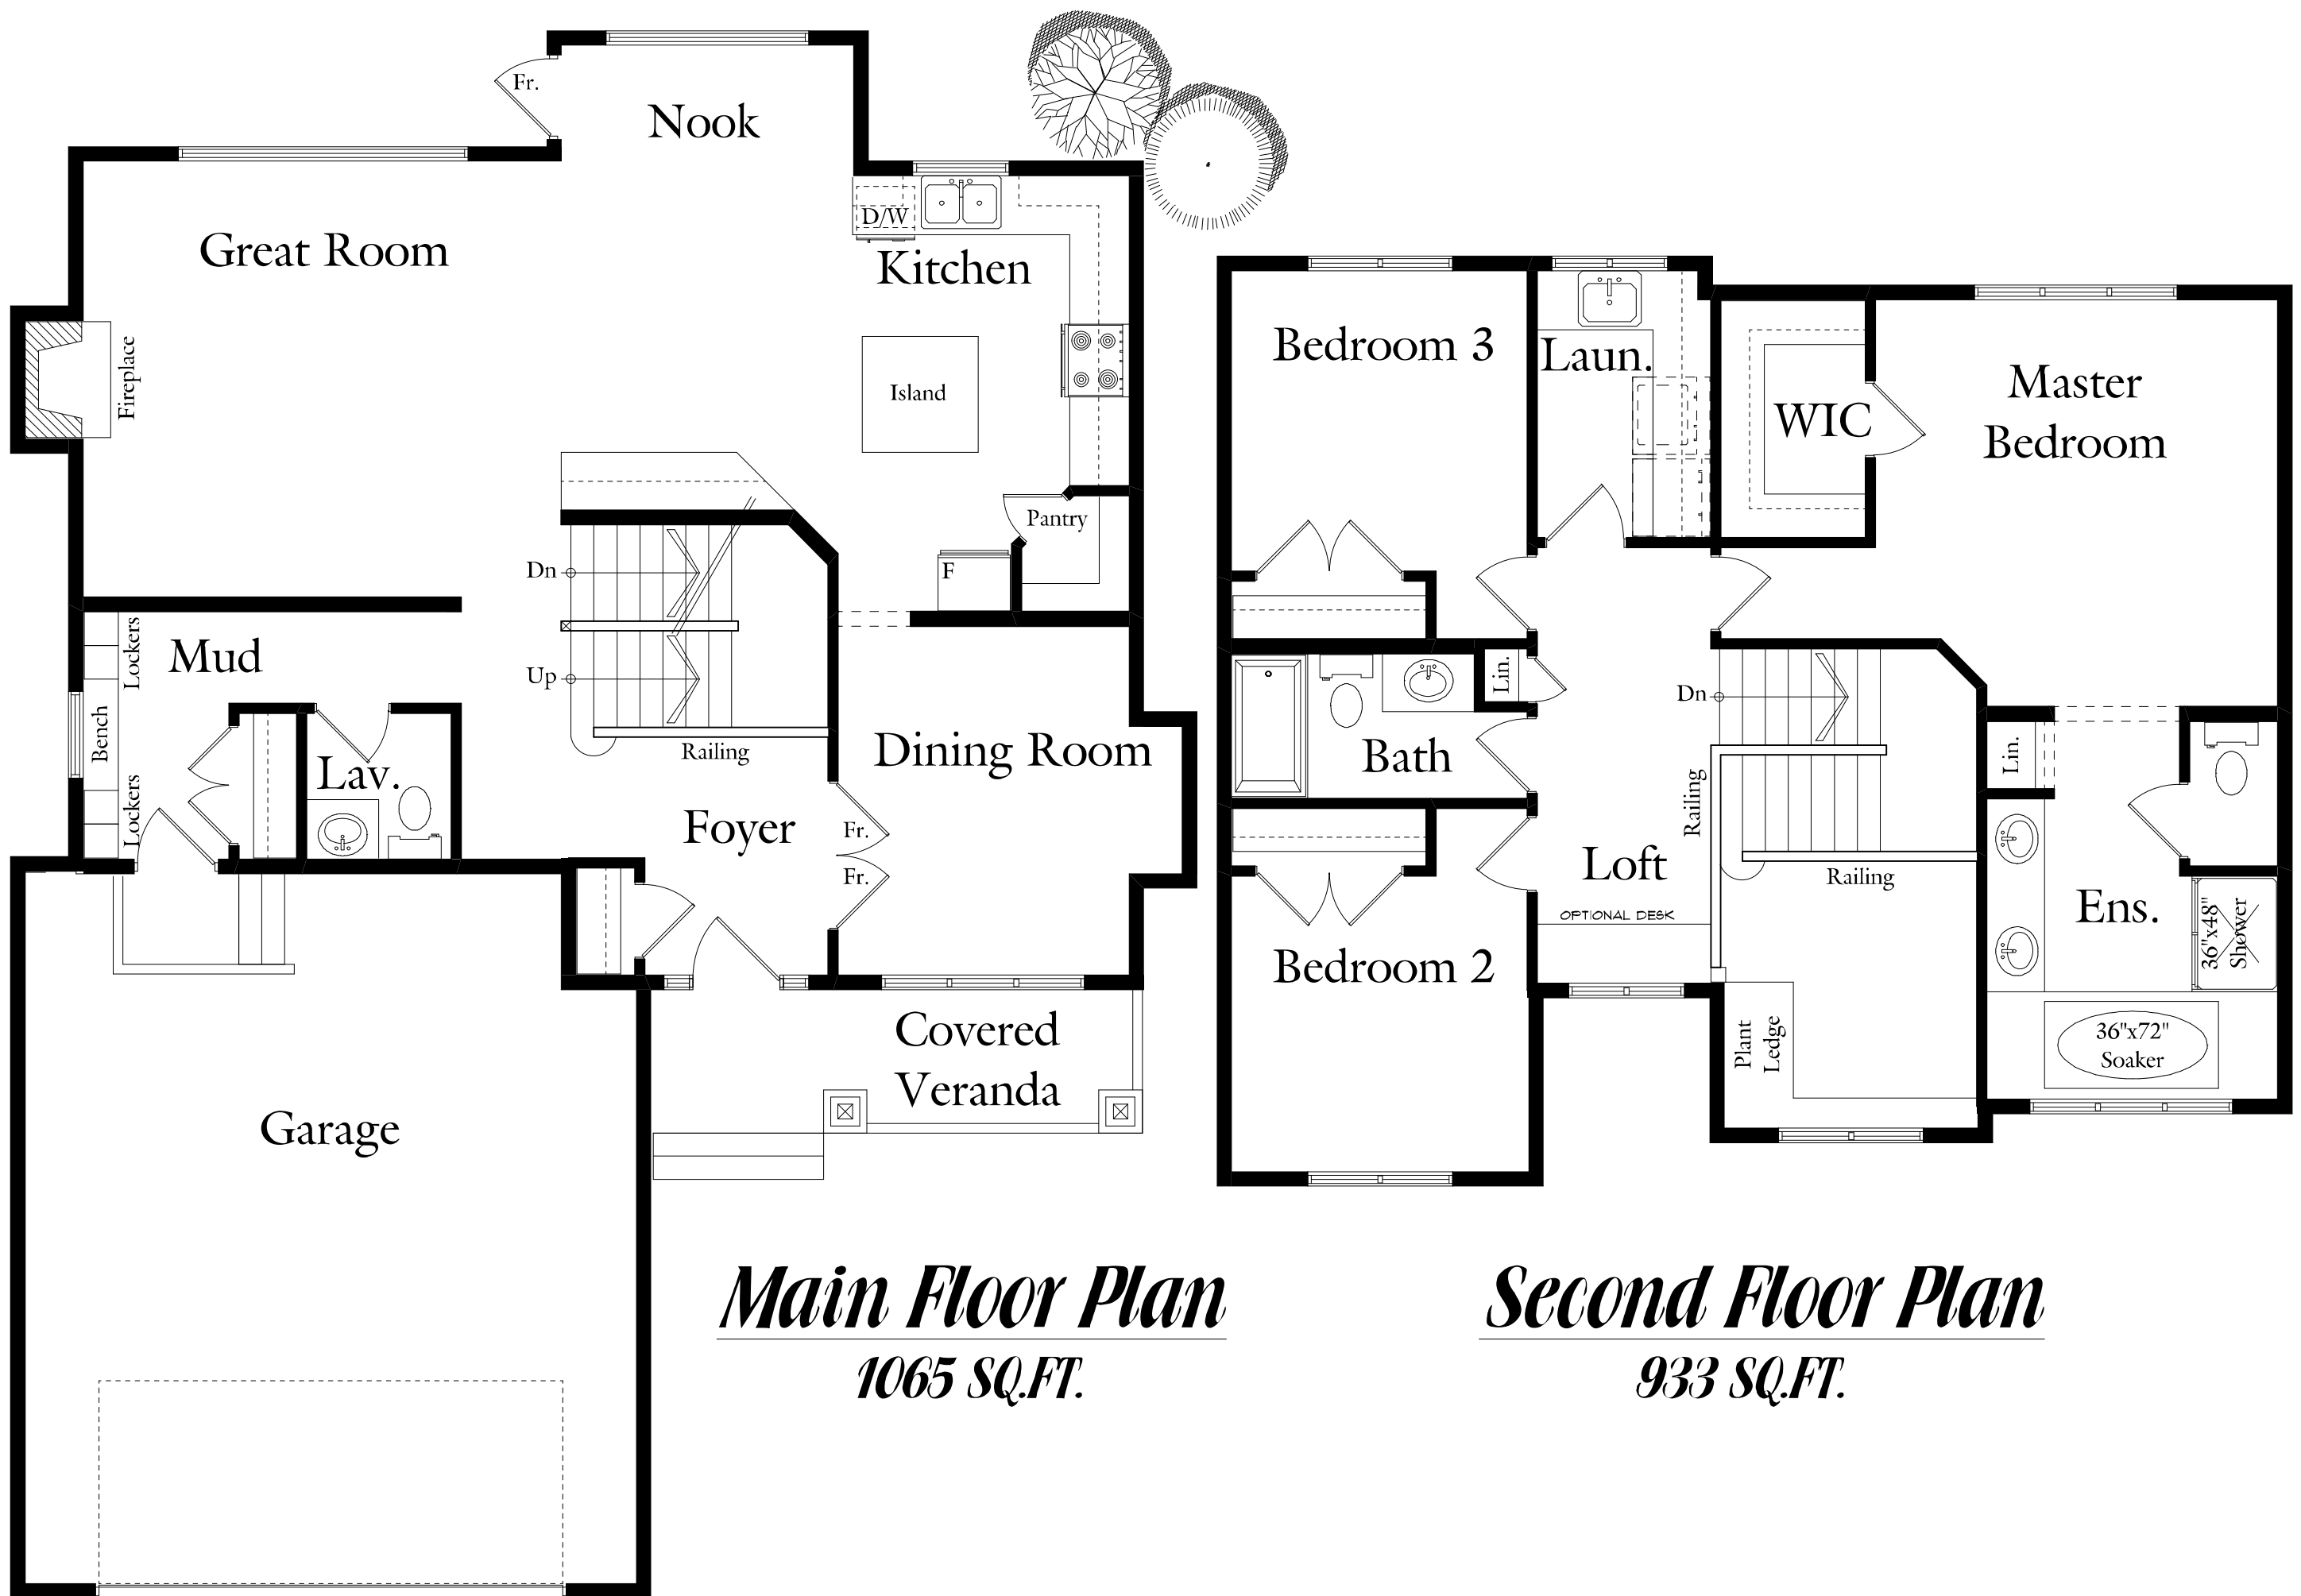

The Geneva

Main Floor Plan
1065 SQ.FT.

Second Floor Plan
933 SQ.FT.